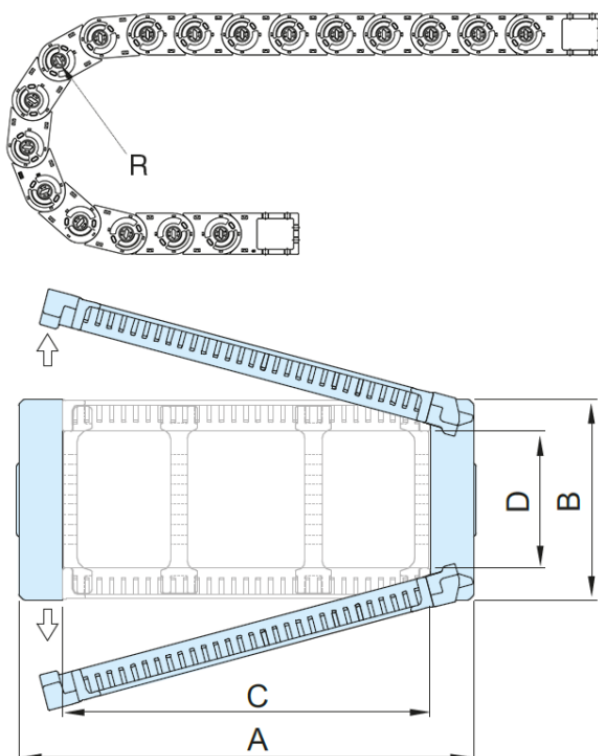

Article number: 18ST072N200R145

Description: ST Shift cable chain, ST072N.200 Radius 145 - Hoved nr. (1LK)
Type ST 072N.200.R145

Measures

A = 232

B = 66

C = 200

D = 45

I = 72

R = 145